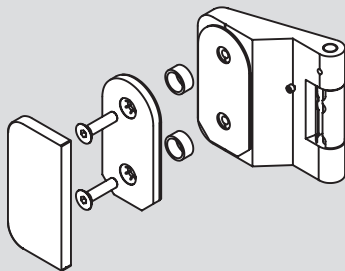

**Wartung allgemein**

Wir empfehlen die Funktion der Beschläge alle 200.000 Bewegungen, durch Fachleute, zu prüfen.

**Montagewerkzeug:**  
**Requisite tool:**

**General care instructions**

- The surface finishes of the fittings are not maintenance-free and should be cleaned according to their material and texture.
- For metallic surfaces (anodised finishes, stainless steel) please only use appropriate cleaning agents without abrasive additives.
  - For varnished surfaces please only use appropriate solvent-free cleaning agents.
  - To avoid tarnishing, brass surfaces (without surface protection) occasionally have to be treated with an appropriate care product.

**Verpackungseinheiten sind bei allen Bänder gleich!**  
**Pack contents identical for all hinges!**

Türbänder mit Hülse  
Door hinges with sleeve

Objektbänder mit Rahmenteil  
Heavy-duty door hinges with frame pivot