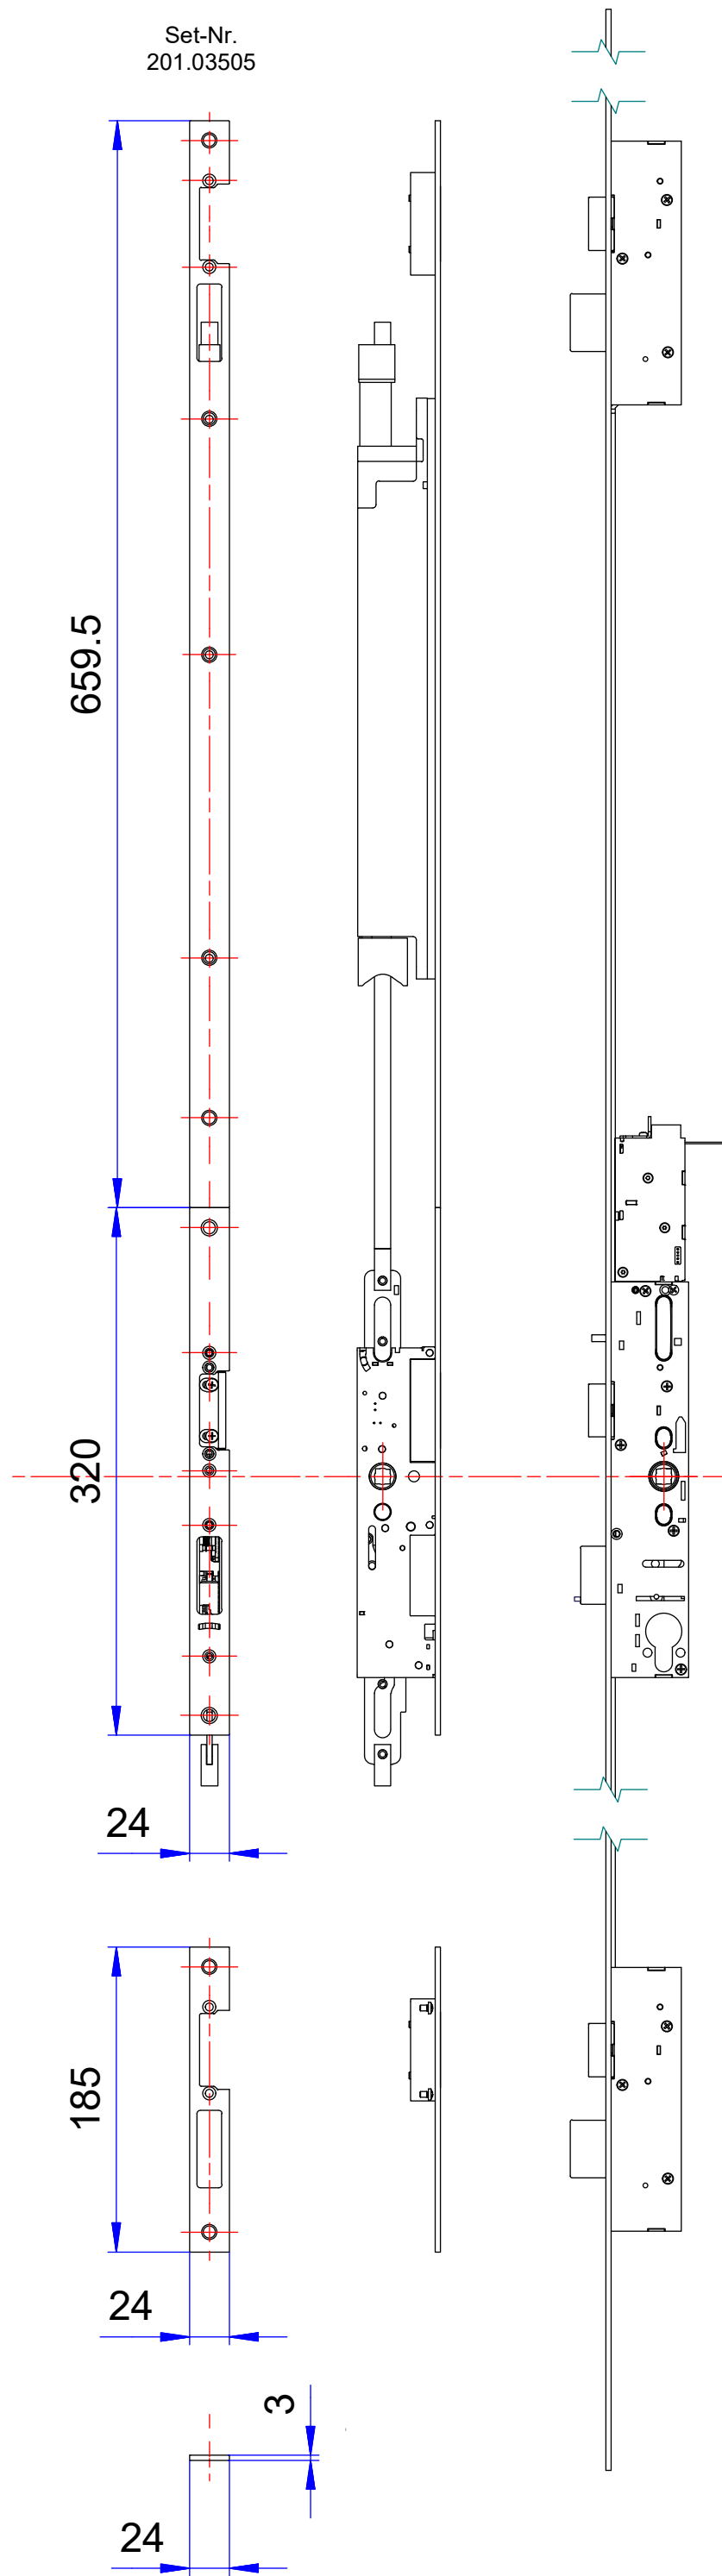

Set-Nr.
201.03505

OPO: 62.442.57

Set:
CH links (DIN rechts)