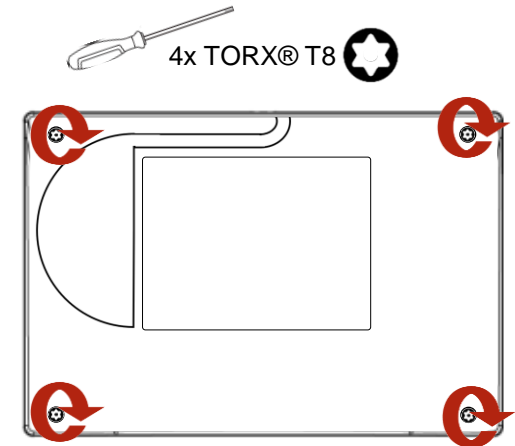

Zuschrauben!

Visser!

Vite chiusa!

Screw shut!

6